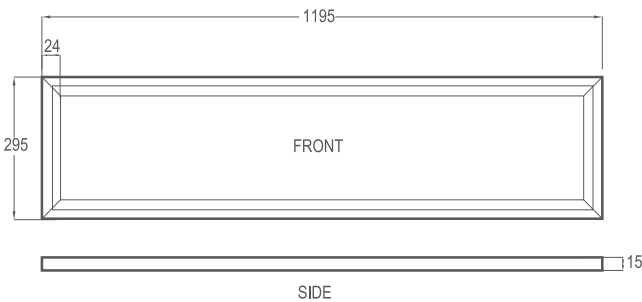

- Class I

Nett Weight:

- 3.5 kg (1' x 4' 36W LED Panel Light)
- 3.5 kg (2' x 2' 36W LED Panel Light)

## DIMENSION

1' X 4' 36W LED PANEL LIGHT

2' X 2' 36W LED PANEL LIGHT

## LUX DISTANCE

Height E	LUX	Diameter
1.0m	1103.36 LUX	286.05 cm
2.0m	275.84 LUX	572.10 cm
3.0m	122.60 LUX	858.14 cm
4.0m	68.96 LUX	1144.19 cm
5.0m	44.13 LUX	1430.24 cm

Beam Angle of C120/plane110.13