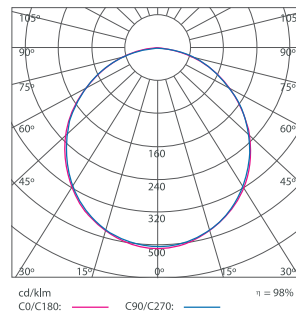

## DIMENSION

1' X 4' 36W LED PANEL LIGHT

2' X 2' 36W LED PANEL LIGHT

## PHOTOMETRIC

## LUX DISTANCE

Height E	LUX	Diameter
1.0m	1103.36 LUX	286.05 cm
2.0m	275.84 LUX	572.10 cm
3.0m	122.60 LUX	858.14 cm
4.0m	68.96 LUX	1144.19 cm
5.0m	44.13 LUX	1430.24 cm

Beam Angle of C120/plane110.13