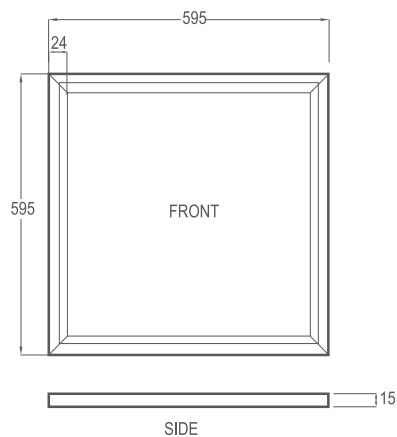

## DIMENSION

1' X 4' 36W LED PANEL LIGHT

2' X 2' 36W LED PANEL LIGHT

## LUX DISTANCE

Height E	LUX	Diameter
1.0m	1103.36 LUX	286.05 cm
2.0m	275.84 LUX	572.10 cm
3.0m	122.60 LUX	858.14 cm
4.0m	68.96 LUX	1144.19 cm
5.0m	44.13 LUX	1430.24 cm

Beam Angle of C120/plane110.13